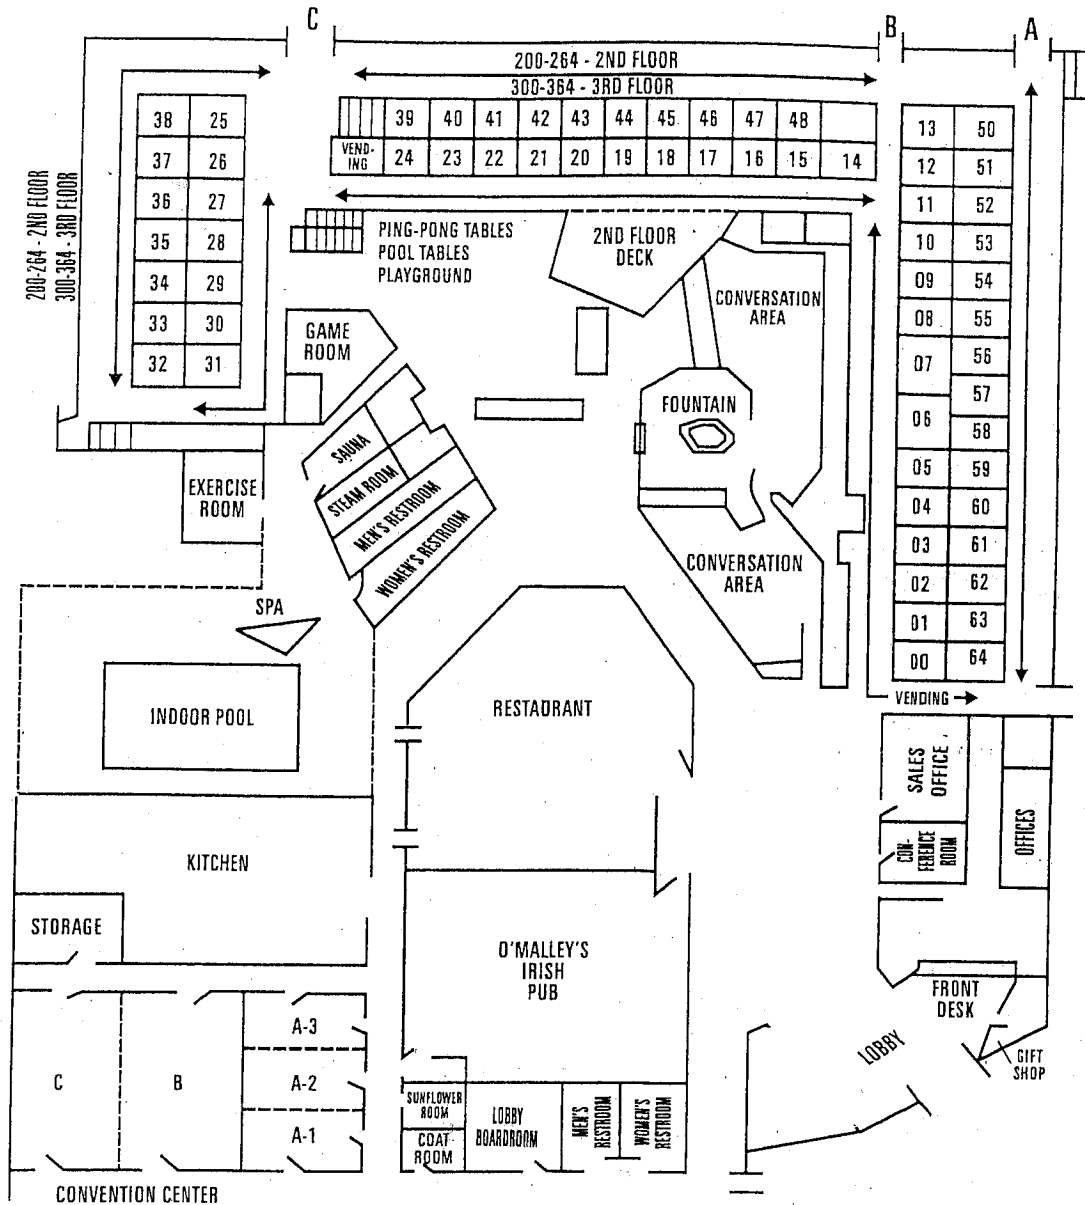

# Room Layout

## Great Accommodations and Amenities

- 192 guest rooms (including nine suites, executive and whirlpool) with oversized decks, data-port phones, cable TVs with pay-per-view movies and Nintendo®, coffeemakers, hair dryers, irons, ironing boards, valet laundry service and more!

- Nine meeting rooms offer nearly 10,000 sq. ft. of space for conventions with 1,000 attendees to intimate executive seminars
  - On-site catering and planning professional
  - Great location for other gatherings, including parties, wedding receptions and special events for church, civic and community organizations

- Chasers II Restaurant & O'Malley's Irish Pub • Priority Club Worldwide members welcome • Holidome® recreation area with indoor pool, game room, ping-pong, billiards and pop-a-shot basketball, whirlpool, sauna, steam room and fitness facility • Coin-operated guest laundry
- Transportation to nearby Salina Municipal Airport • Within three miles of Bicentennial Center, Raytheon, Sunset Park and Kansas State University at Salina